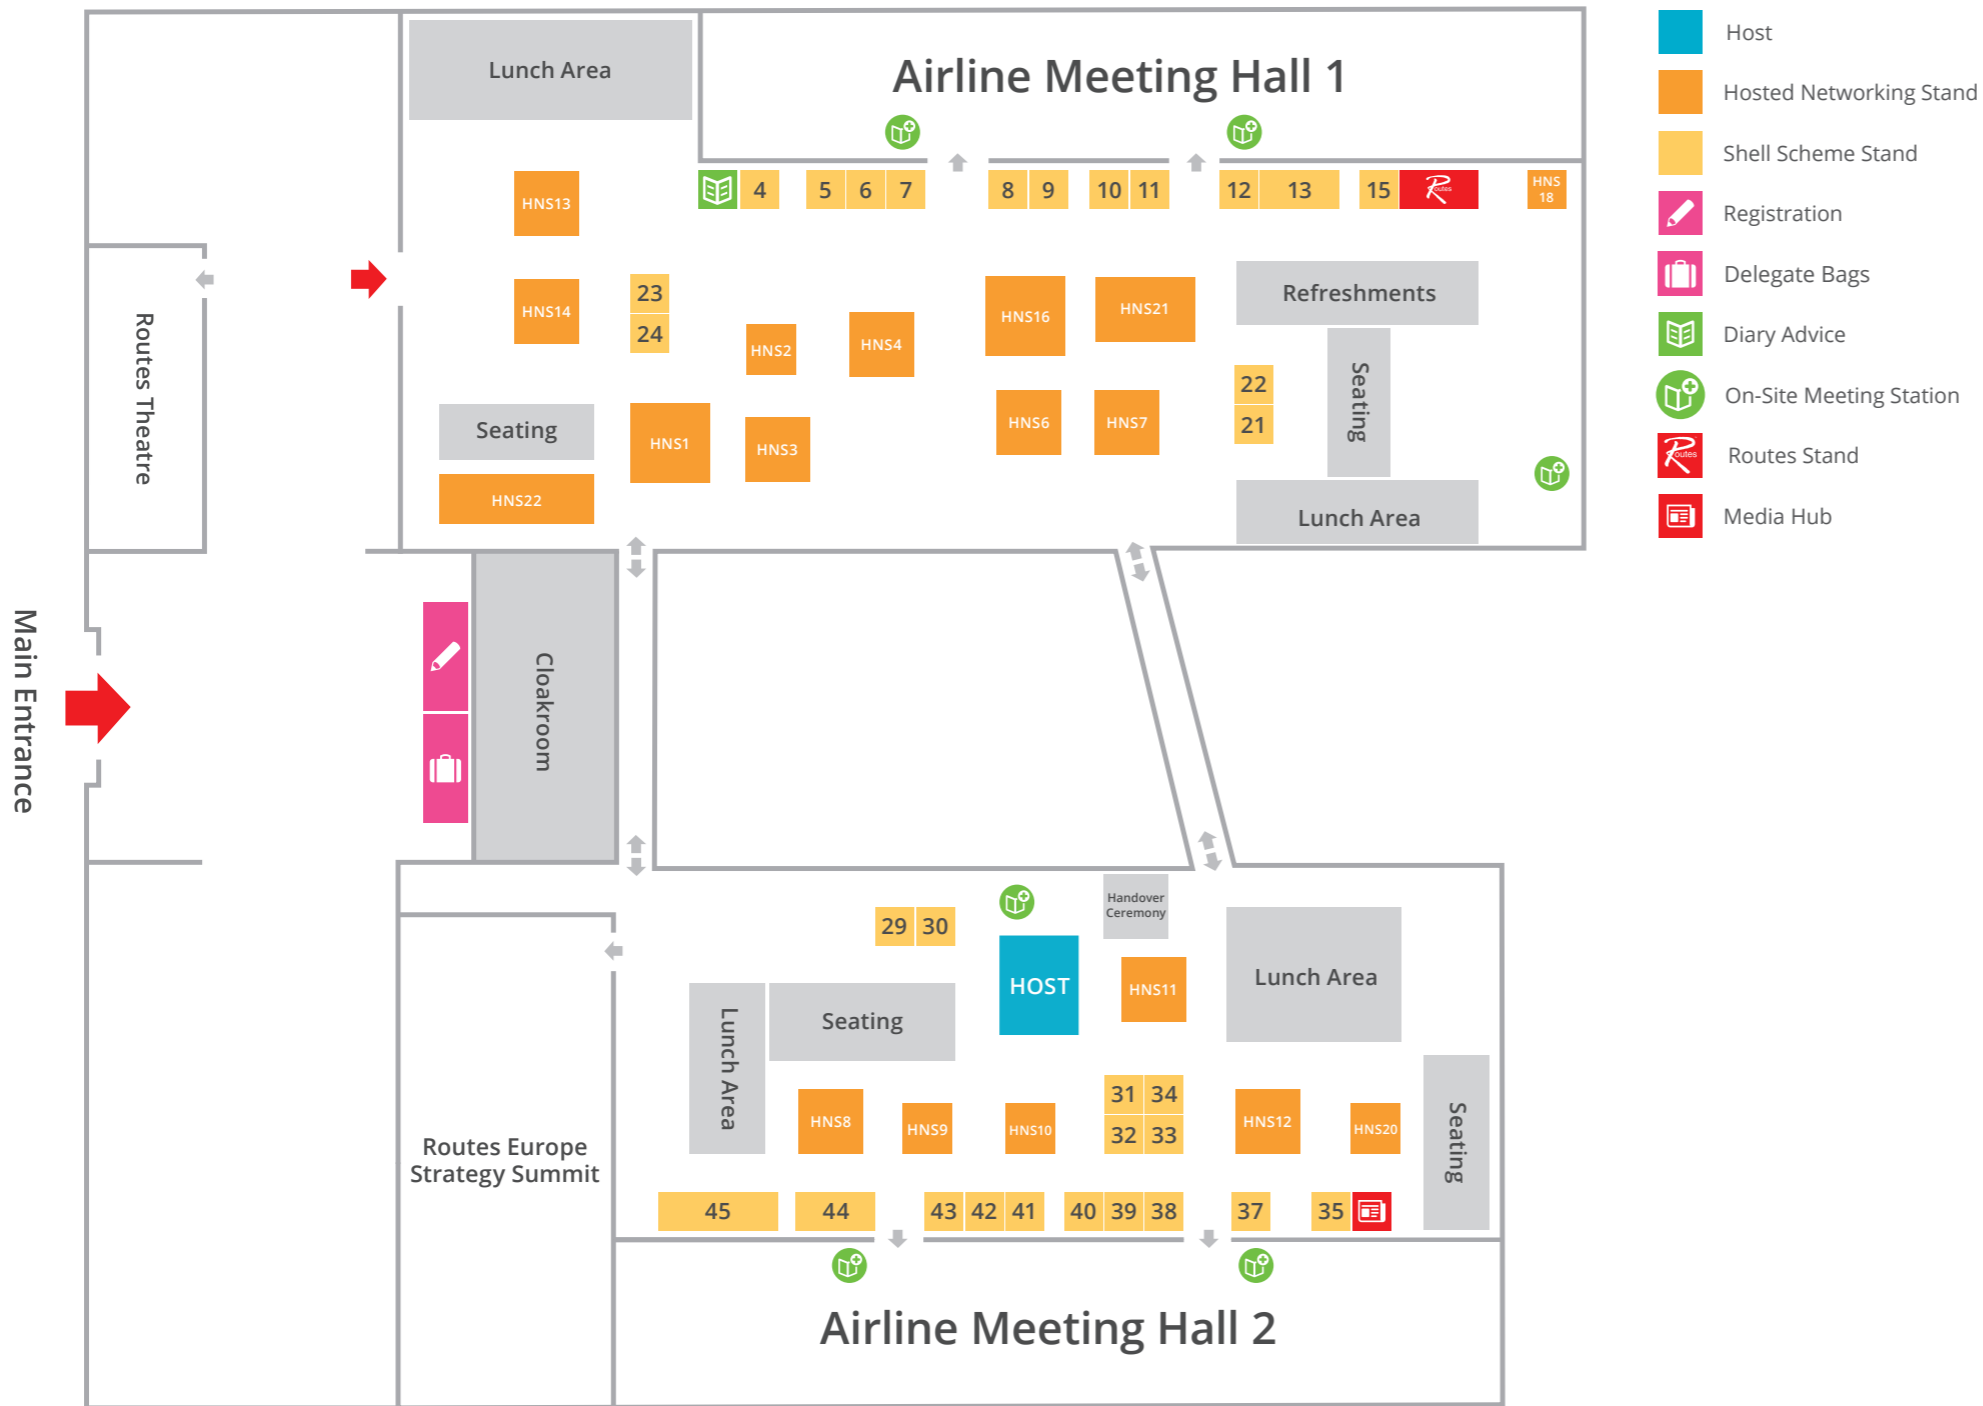

## Exhibitors

HNS1	Warsaw Chopin Airport	S11	Prague Airport
HNS2	TAV Airports	S12	Tampere Region, Finland
HNS3	Cologne Bonn Airport	S13	SNC-Lavlin
HNS4	Aena	S15	Flightglobal
HNS6	Katowice Airport	S16	Routes/Routesonline
HNS7	Lublin Airport	S21	Wroclaw Airport
HNS8	The Best of France	S22	Hermes Airports
HNS9	Canary Islands	S23	Radom Airport
HNS10	Belfast International Airport	S24	Bombardier
HNS11	Northern Ireland	S29	Routes News
HNS12	Lithuanian Airports	S30	London Southend Airport
HNS13	Valencia Region	S31	Aerohandling
HNS14	Liverpool John Lennon Airport	S32	Odessa International Airport
HNS16	Budapest Airport	S33	Athens International Airport
HNS18	Israel Airports Authority	S34	Avinor
HNS20	Mitsubishi Aircraft Corporation	S35	anna.aero
HNS21	City Airport Bremen	S37	Air Charter Service
HNS22	Lagardere	S38	Bristol Airport
S4	ASM	S39	Subway
S5	Sheremetyevo International Airport	S40	Romanian Airports Association
S6	IATA	S41	Lviv City and Airport
S7	OAG	S42	Comarch
S8	Sabre	S43	Skyscanner Business
S9	Shell Aviation	S44	RDC
S10	Chisinau International Airport	S45	Scotland