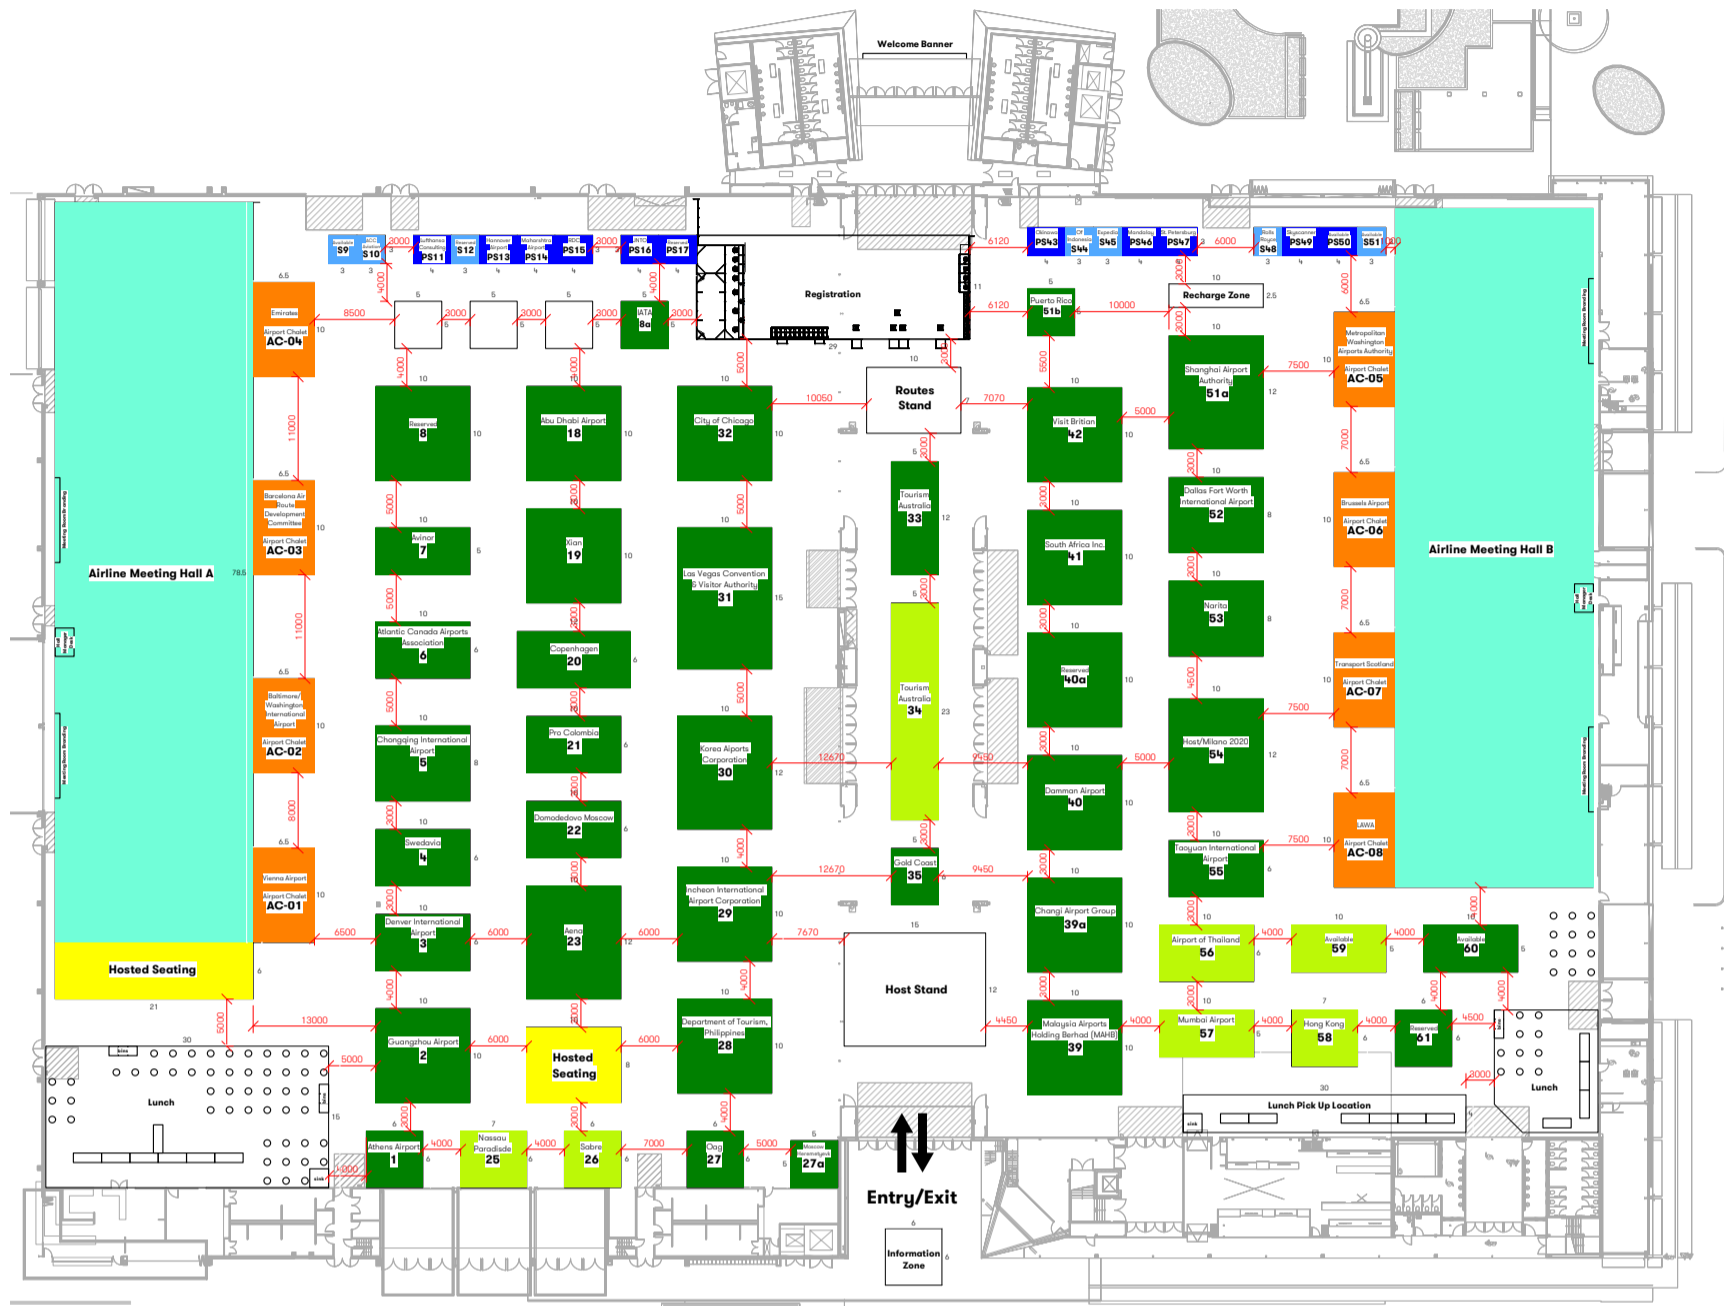

World Routes 2019

Adelaide, Australia • 21-24 September 2019

- Legend**
- Airline Meeting Halls
 - Premium Meeting Hall Chalets
 - 3x3 Shell Scheme
 - 4x3 Premier Shell Scheme
 - Hosted Networking Stands (Platinum)
 - Hosted Networking Stands (Gold)
 - Host Stand/Lunch/Hosted Seating