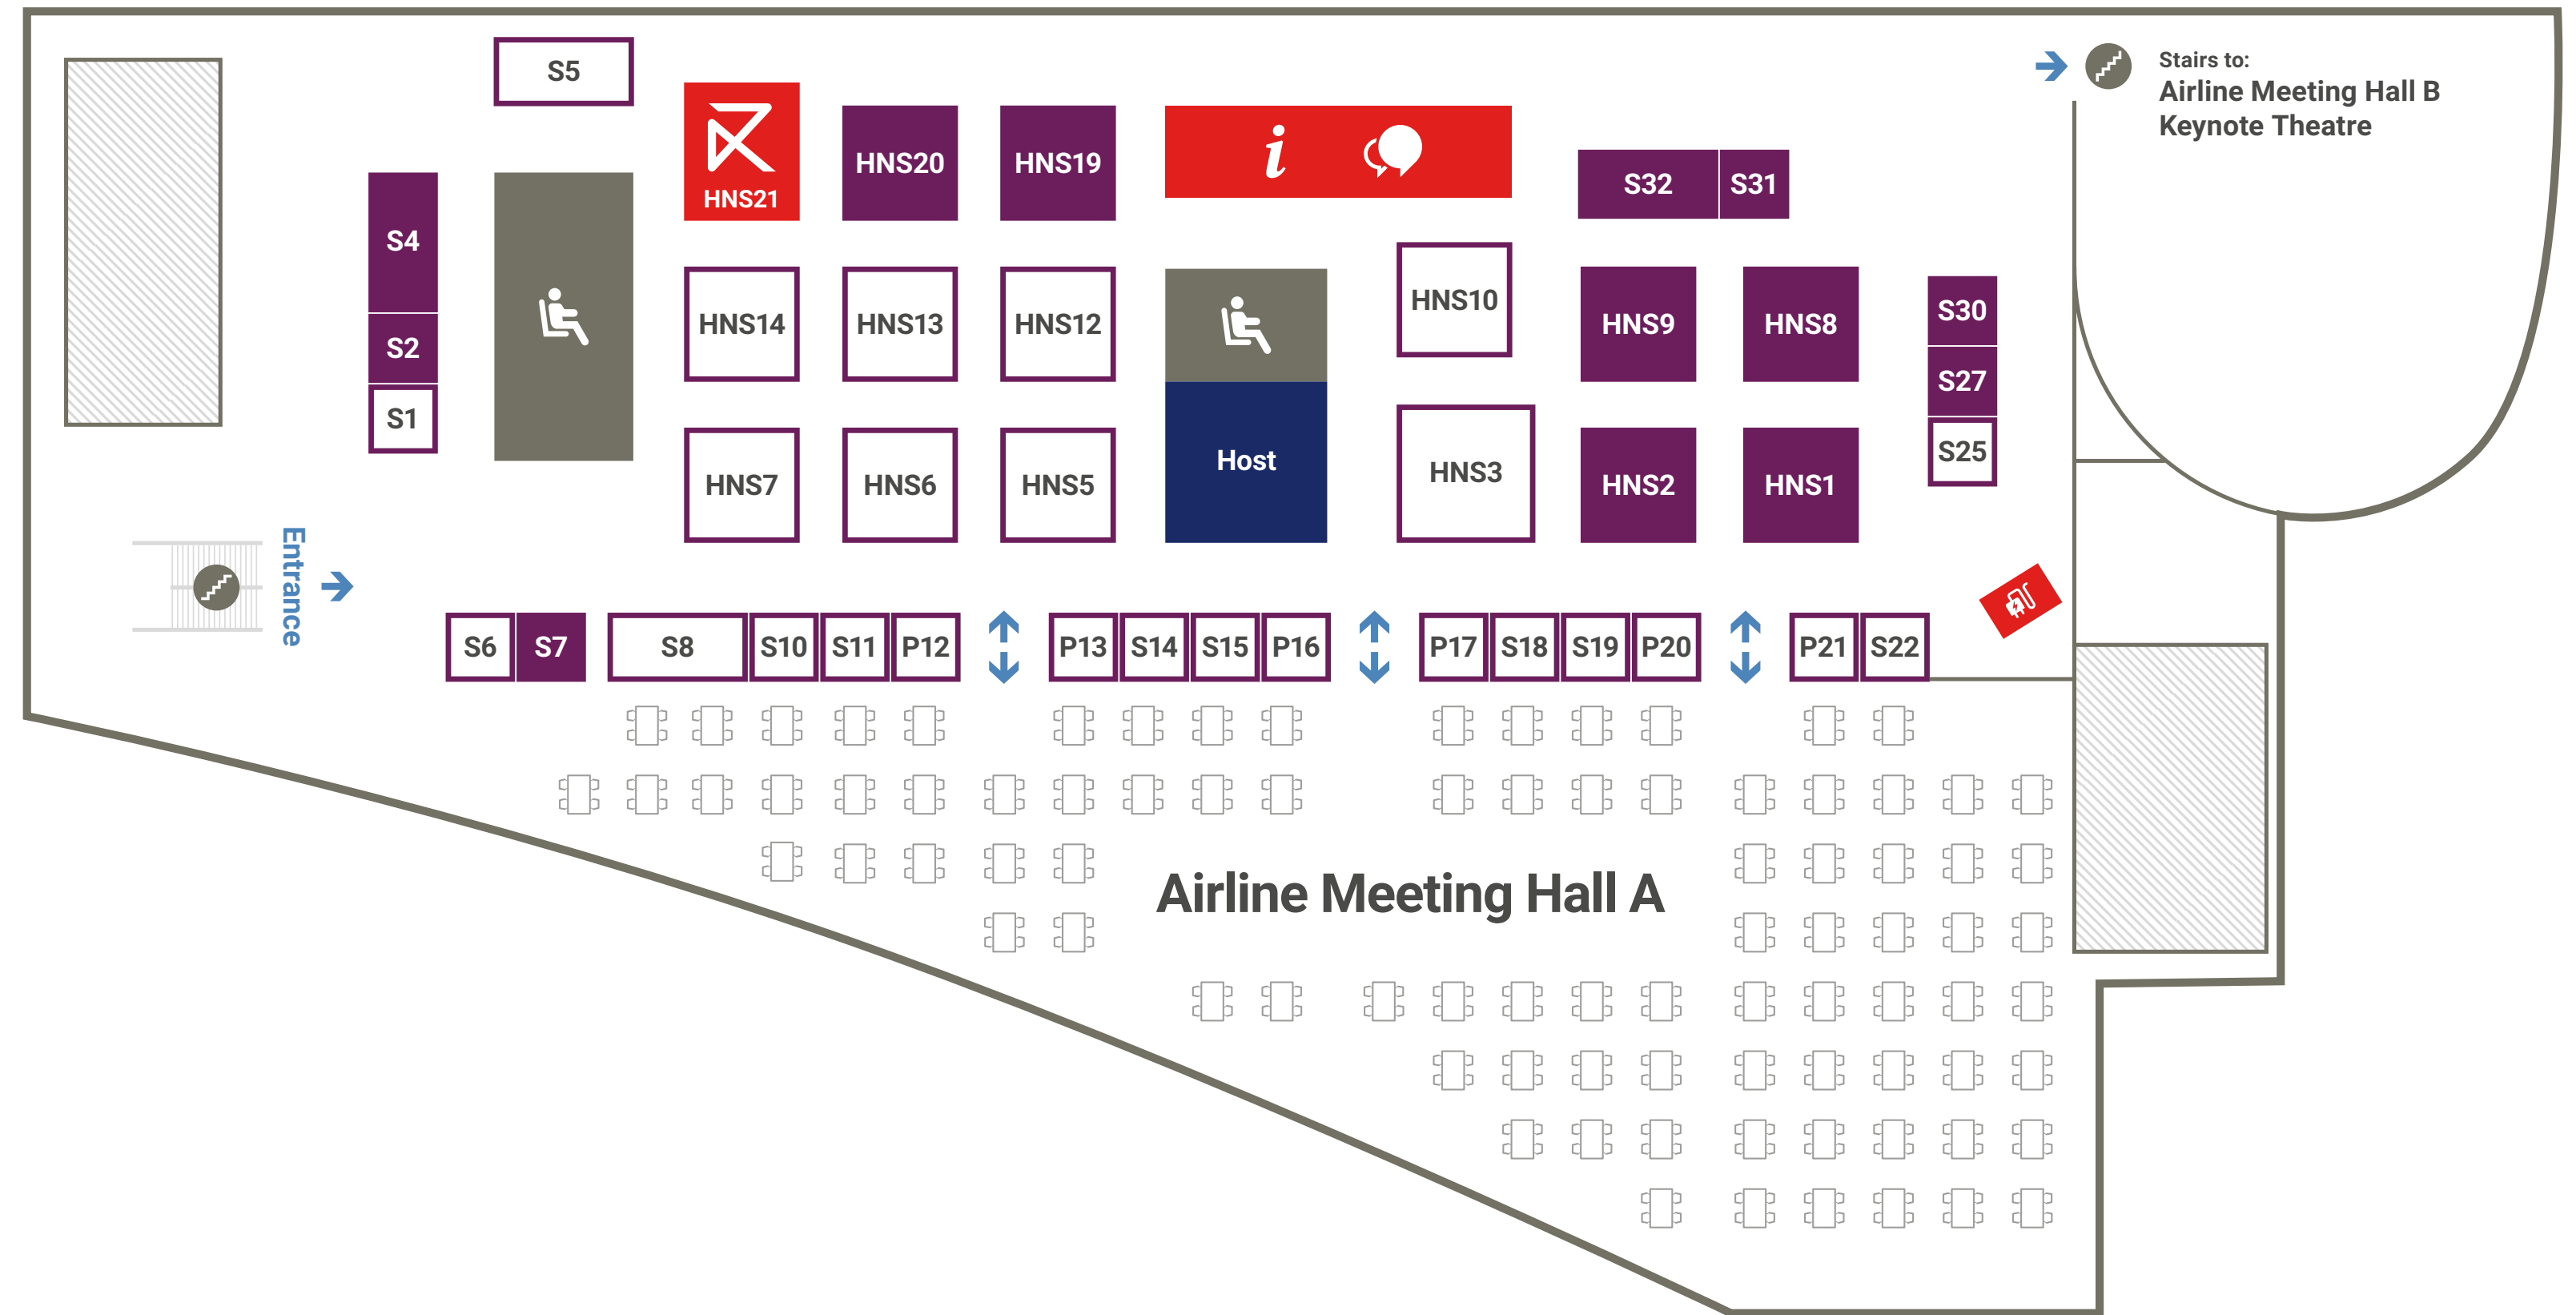

18-20 May 2022 / Bergen, Norway

Exhibitors

| | | | |
|-------|------------------------------|-----|--|
| Host | Bergen | S1 | Amadeus Sky Suite |
| HNS1 | Available | S2 | Available |
| HNS2 | Available | S3 | Available |
| HNS3 | Budapest | S4 | Available |
| HNS5 | Lithuanian Airports | S5 | Aviation Week Network |
| HNS6 | AENA | S6 | Scandinavian Mountains Airport |
| HNS7 | Basque Country | S7 | Available |
| HNS8 | Available | S8 | London Southend Airport |
| HNS9 | Available | S10 | Sabre |
| HNS10 | Lodz | S11 | ACC Aviation |
| HNS12 | Rolls Royce | S14 | Industrial Optimizers |
| HNS13 | Balearic Islands | S15 | Lufthansa Systems |
| HNS14 | Aarhus | S18 | IATA |
| HNS19 | Available | S19 | Milan SEA |
| HNS20 | Available | S22 | TF Green Airport – Providence Rhode Island |
| HNS21 | Routes | S25 | Skyscanner |
| P12 | Prague Airport | S27 | Available |
| P13 | Hermes Airports | S30 | Available |
| P16 | OAG | S31 | Available |
| P17 | Lufthansa Consulting | S32 | Available |
| P20 | RDC | | |
| P21 | Athens International Airport | | |

Floor Plan Key

-  Available Event Space
-  Sold/Reserved Event Space
-  Information Zone
-  Meeting Point
-  Routes Stand
-  Charging Zone
-  Seating Area
-  Stairs