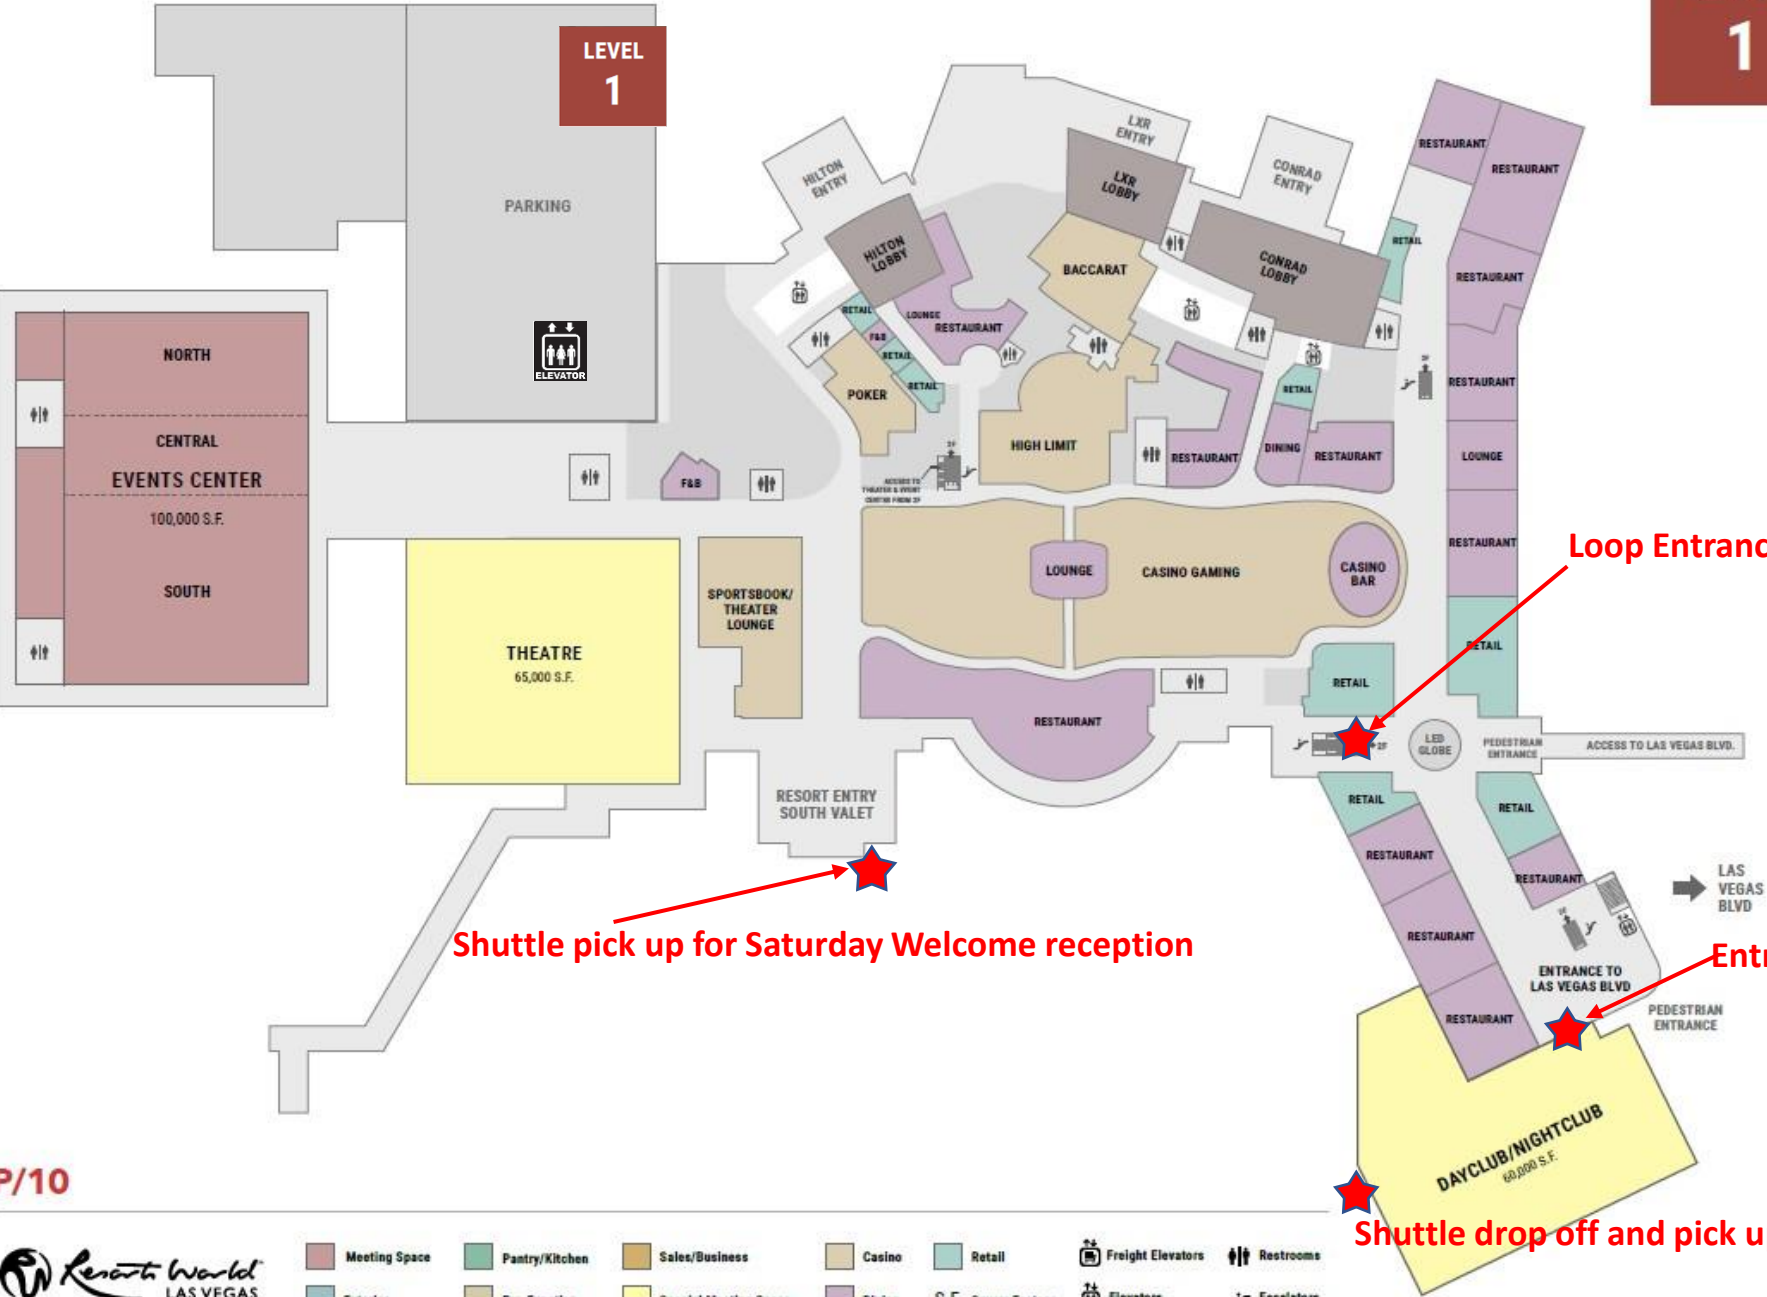

RESTROOMS	ELEVATOR
ATM	EXIT/ENTRANCE
STAIRS	

PORTE-COCHÈRE  
VALET TAXI

RIDESHARE  
PICK-UP

WEST GARAGE

EAST GARAGE  
ENTERPRISE CAR RENTAL  
PICKUP/DROP OFF  
(4TH FLOOR)

PARADISE RD.

MONORAIL

MONORAIL WALKWAY

SAHARA THEATRE

BOX OFFICE

THE NOODLE DEN

CHICKIE'S & PETE'S

INFINITY LOUNGE

TO CONFERENCE LEVEL

MAIN CASINO

CASBAR LOUNGE

Shuttle  
pick and  
drop off

- |                     |                |                  |           |                    |
|---------------------|----------------|------------------|-----------|--------------------|
| Resort Registration | Wedding Salons | Day & Nightclubs | Lounges   | Registration Kiosk |
| Casino              | Dining         | Pools            | Elevators | Internet Kiosk     |
| Showrooms           | Shopping       | Convention       | Restrooms | Pet Relief Area    |
|                     |                |                  | Golf      |                    |

# LAS VEGAS CONVENTIONS CENTER | CAMPUS

**LEVEL 1**

**LEVEL 1**

Loop Entrance to Las Vegas Convention Center

Shuttle pick up for Saturday Welcome reception

Entrance for Monday Networking reception

Shuttle drop off and pick up for Monday Networking Reception