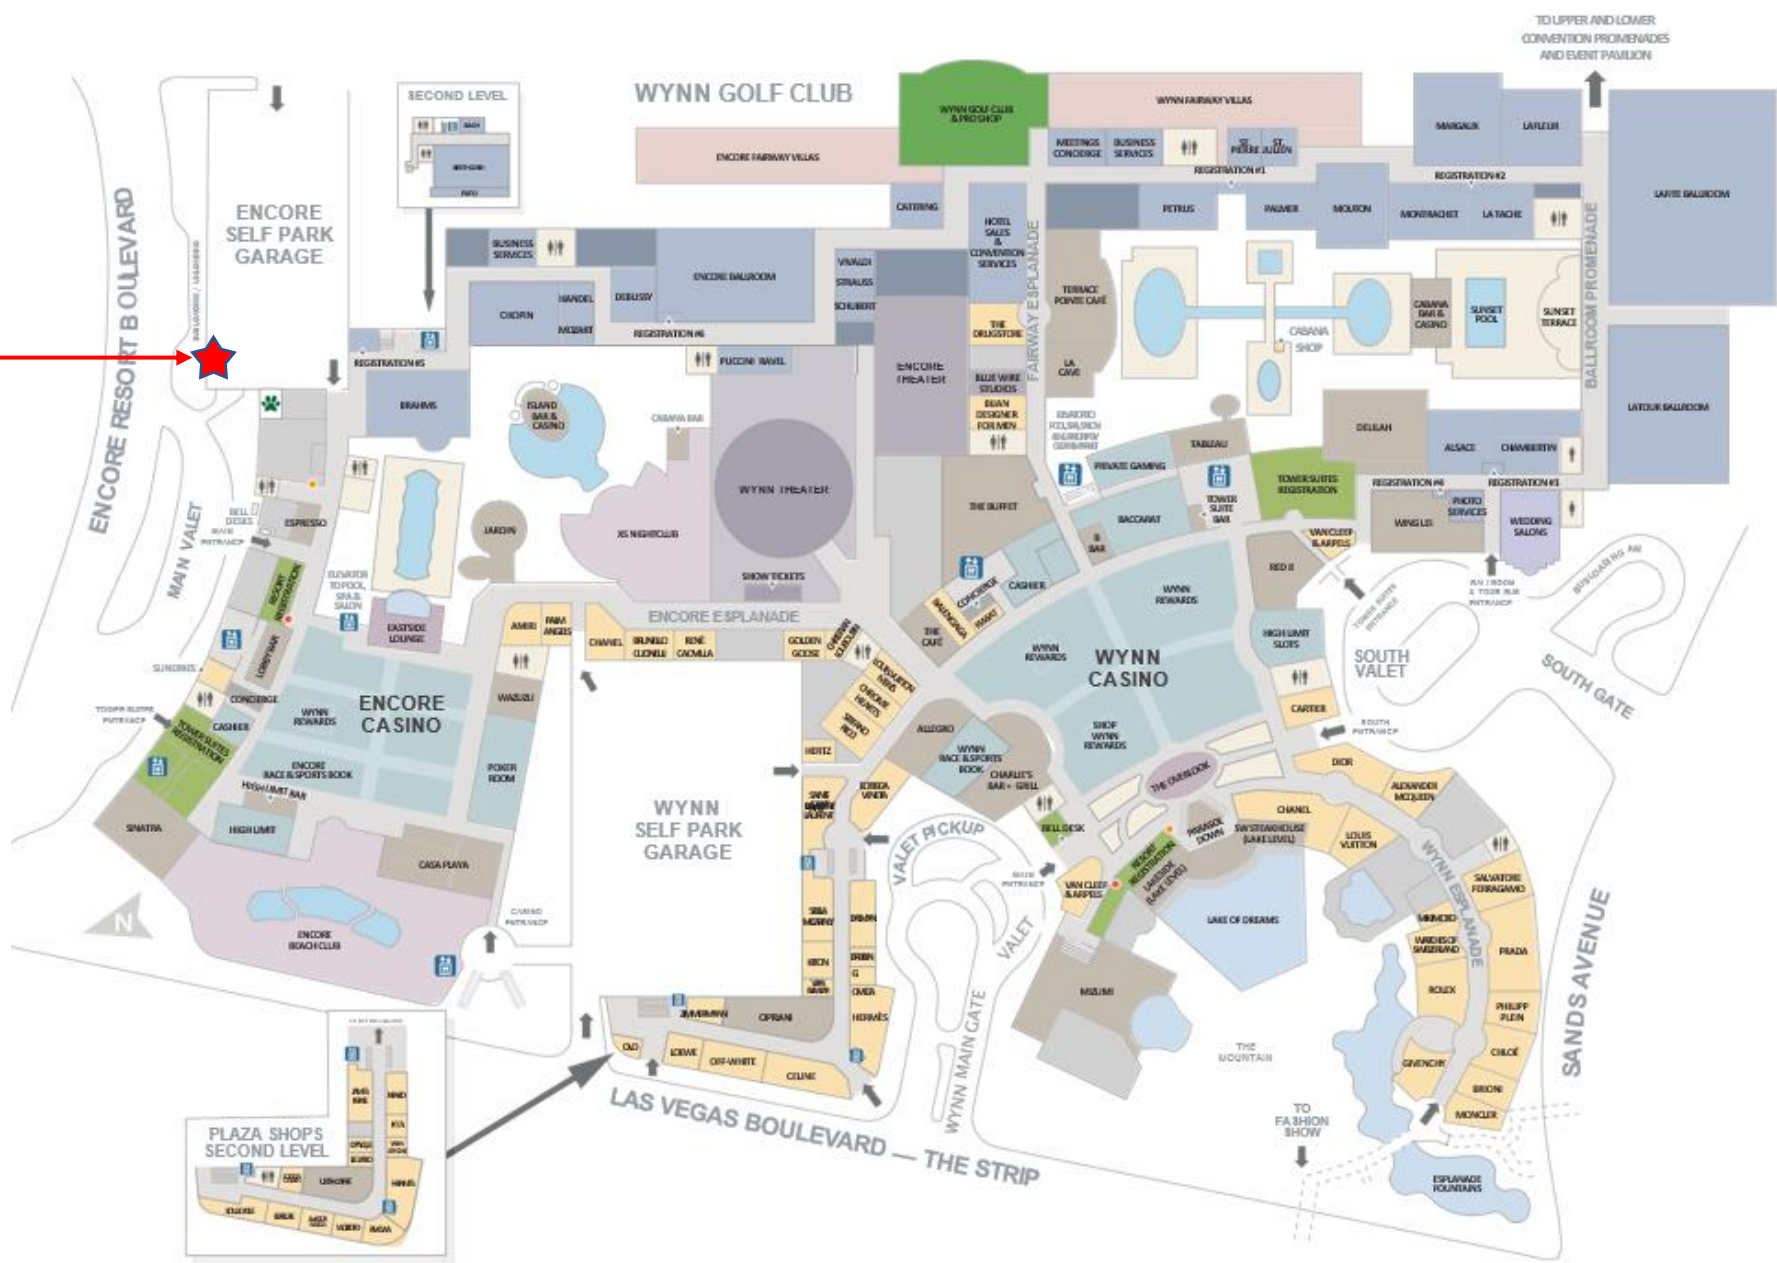

RESTROOMS	ELEVATOR
ATM	EXIT/ENTRANCE
STAIRS	

PORTE-COCHÈRE  
VALET TAXI

RIDESHARE  
PICK-UP

WEST GARAGE

EAST GARAGE  
ENTERPRISE CAR RENTAL  
PICKUP/DROP OFF  
(4TH FLOOR)

PARADISE RD.

MONORAIL

MONORAIL WALKWAY

SAHARA THEATRE

BOX OFFICE

THE NOODLE DEN

CHICKIE'S & PETE'S

INFINITY LOUNGE

TO CONFERENCE LEVEL

MAIN CASINO

CASBAR LOUNGE

Shuttle  
pick and  
drop off

- |                     |                |                  |           |                    |
|---------------------|----------------|------------------|-----------|--------------------|
| Resort Registration | Wedding Salons | Day & Nightclubs | Lounges   | Registration Kiosk |
| Casino              | Dining         | Pools            | Elevators | Internet Kiosk     |
| Showrooms           | Shopping       | Convention       | Restrooms | Pet Relief Area    |
|                     |                |                  | Golf      |                    |

# LAS VEGAS CONVENTIONS CENTER | CAMPUS

**LEVEL 1**

**LEVEL 1**

Loop Entrance to Las Vegas Convention Center

Shuttle pick up for Saturday Welcome reception

Entrance for Monday Networking reception

Shuttle drop off and pick up for Monday Networking Reception