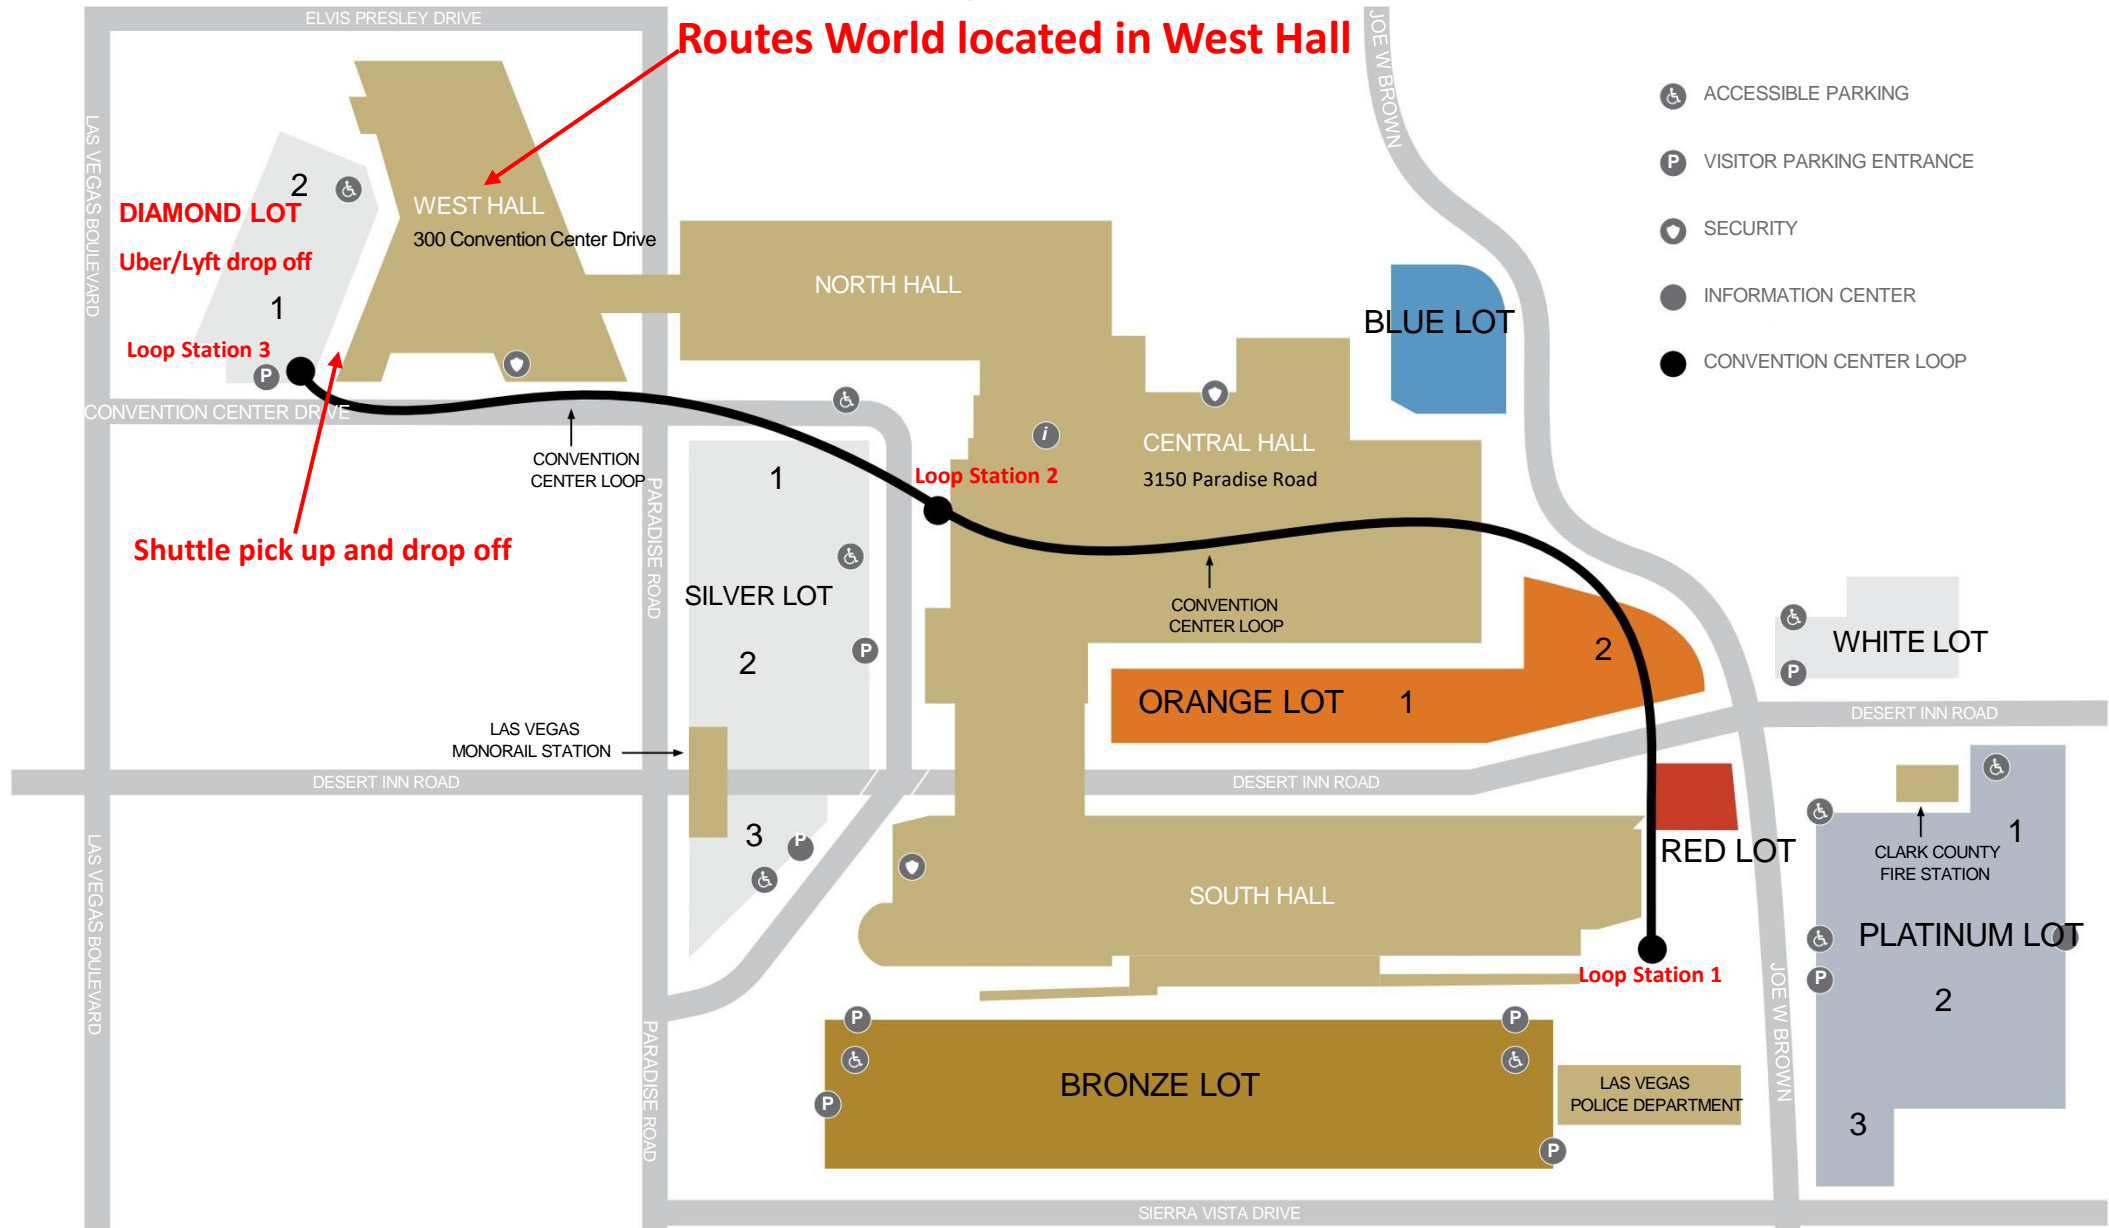

SAHARA AVE.

LAS VEGAS BLVD. SOUTH

Entry to Saturday Welcome Reception

Onsite Badge Pick up

BAR POOL  
RETRO POOL LOUNGE

LOCATED ON THE ROOFTOP OF CONFERENCE CENTER

ELEV.

FITNESS CENTER & AMINA SPA

RESTROOMS	ELEVATOR
ATM	EXIT/ENTRANCE
STAIRS	

PORTE-COCHÈRE  
VALET TAXI

RIDESHARE  
PICK-UP

WEST GARAGE

EAST GARAGE  
ENTERPRISE CAR RENTAL  
PICKUP/DROP OFF  
(4TH FLOOR)

PARADISE RD.

MONORAIL

MONORAIL WALKWAY

SAHARA THEATRE

BOX OFFICE

THE NOODLE DEN

CHICKIE'S & PETE'S

INFINITY LOUNGE

TO CONFERENCE LEVEL

MAIN CASINO

CASBAR LOUNGE

# LAS VEGAS CONVENTIONS CENTER | CAMPUS

**LEVEL 1**

**LEVEL 1**

Loop Entrance to Las Vegas Convention Center

Shuttle pick up for Saturday Welcome reception

Entrance for Monday Networking reception

Shuttle drop off and pick up for Monday Networking Reception