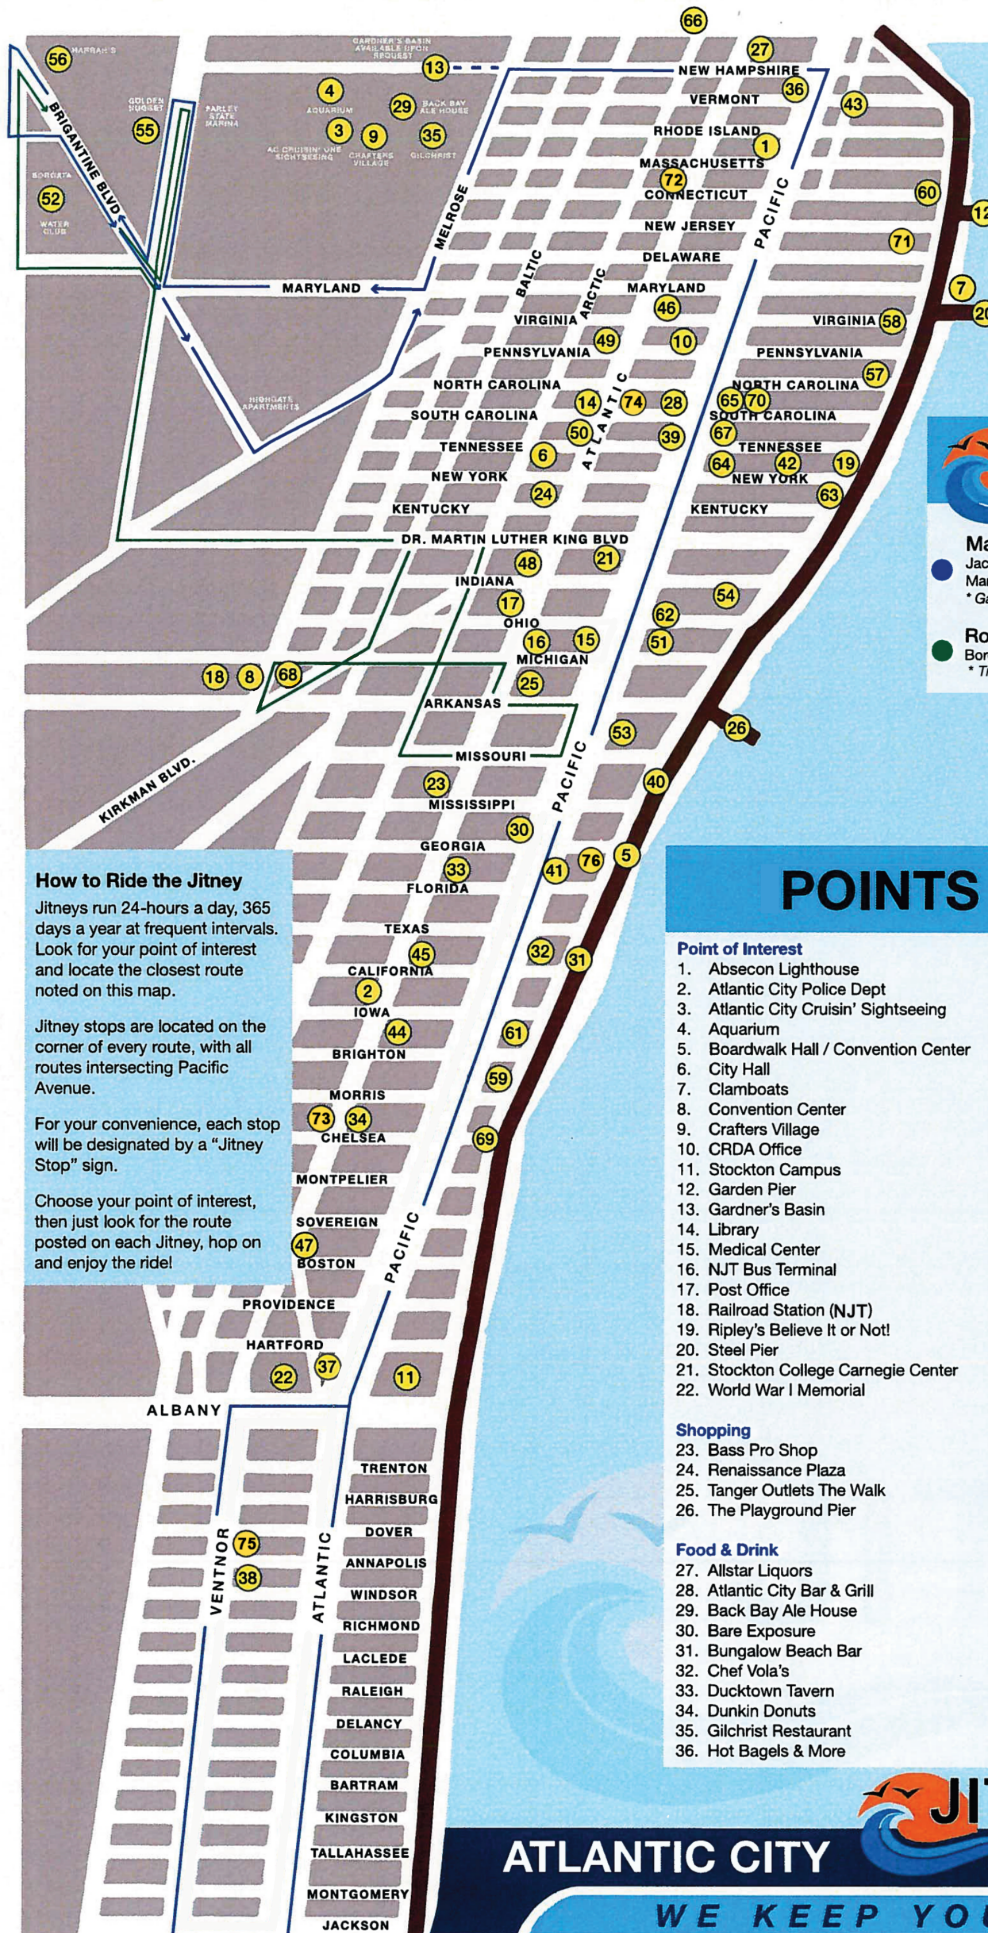

For information about
Regular Jitney Service,
Train Station Jitney Service,
Lost and found or ticket programs
call 609-646-8642

Office: 609-646-8642
Website: www.jitneyac.com
E-Mail: info@jitneyac.com

JITNEY ROUTES

Main Jitney Route

● Jackson Ave. to New Hampshire Ave. via Pacific Ave. onto Marina Area - Golden Nugget, Harrah's, Borgata via Maryland Ave.
* Gardner's Basin available upon request

Route # 6

● Borgata, Harrah's, Golden Nugget
* Train Station available upon request

How to Ride the Jitney

Jitneys run 24-hours a day, 365 days a year at frequent intervals. Look for your point of interest and locate the closest route noted on this map.

Jitney stops are located on the corner of every route, with all routes intersecting Pacific Avenue.

For your convenience, each stop will be designated by a "Jitney Stop" sign.

Choose your point of interest, then just look for the route posted on each Jitney, hop on and enjoy the ride!

POINTS OF INTEREST

Point of Interest

1. Absecon Lighthouse
2. Atlantic City Police Dept
3. Atlantic City Cruisin' Sightseeing
4. Aquarium
5. Boardwalk Hall / Convention Center
6. City Hall
7. Clamboats
8. Convention Center
9. Crafters Village
10. CRDA Office
11. Stockton Campus
12. Garden Pier
13. Gardner's Basin
14. Library
15. Medical Center
16. NJT Bus Terminal
17. Post Office
18. Railroad Station (NJT)
19. Ripley's Believe It or Not!
20. Steel Pier
21. Stockton College Carnegie Center
22. World War I Memorial

Shopping

23. Bass Pro Shop
24. Renaissance Plaza
25. Tanger Outlets The Walk
26. The Playground Pier

Food & Drink

27. Allstar Liquors
28. Atlantic City Bar & Grill
29. Back Bay Ale House
30. Bare Exposure
31. Bungalow Beach Bar
32. Chef Vola's
33. Ducktown Tavern
34. Dunkin' Donuts
35. Gilchrist Restaurant
36. Hot Bagels & More

Food & Drink (Continued)

37. Knife and Fork Inn
38. Minos Bakery
39. Perry's Cafe & Deli
40. Rainforest Café
41. Russo's Liquor Store
42. The Irish Pub
43. Tony Boloney's
44. Tony's Baltimore Grill

Banks

45. ABCO
46. Bank of America
47. PNC Bank
48. Ocean First Bank
49. TD Bank
50. Wells Fargo

Casino & Hotel

51. Ballys
52. Borgata
53. Caesars Hotel
54. Claridge Hotel
55. Golden Nugget
56. Harrah's Resort
57. Resorts
58. Hard Rock
59. The Quarter
60. Ocean Resort and Casino
61. Tropicana Casino and Resort
62. Wild Wild West

Hotels

63. Atlantic Palace
64. Best Western Envoy Inn
65. Courtyard by Marriott
66. Flagship Timeshare
67. Howard Johnson Inn
68. Sheraton
69. The Chelsea
70. Wyndham Skyline Tower
71. Showboat

Jitney Ticket Sales

72. Uptown Check Cashing
  509 Atlantic Ave
  Atlantic City, NJ
  609-441-1900
73. Atlantic City Check Cashing
  3100 Atlantic Ave
  Atlantic City, NJ
  609-347-2600
74. Atlantic City Check Cashing
  1226 Atlantic Ave
  Atlantic City, NJ
  609-347-3333
75. Dover Check Cashing
  4009 Ventnor Ave
  Atlantic City, NJ
  609-345-7001
76. AC Deli Food Mart
  2401 Pacific Ave
  Atlantic City, NJ
  609-348-5201

ATLANTIC CITY

ROUTE MAP

WE KEEP YOU MOVING 24/7